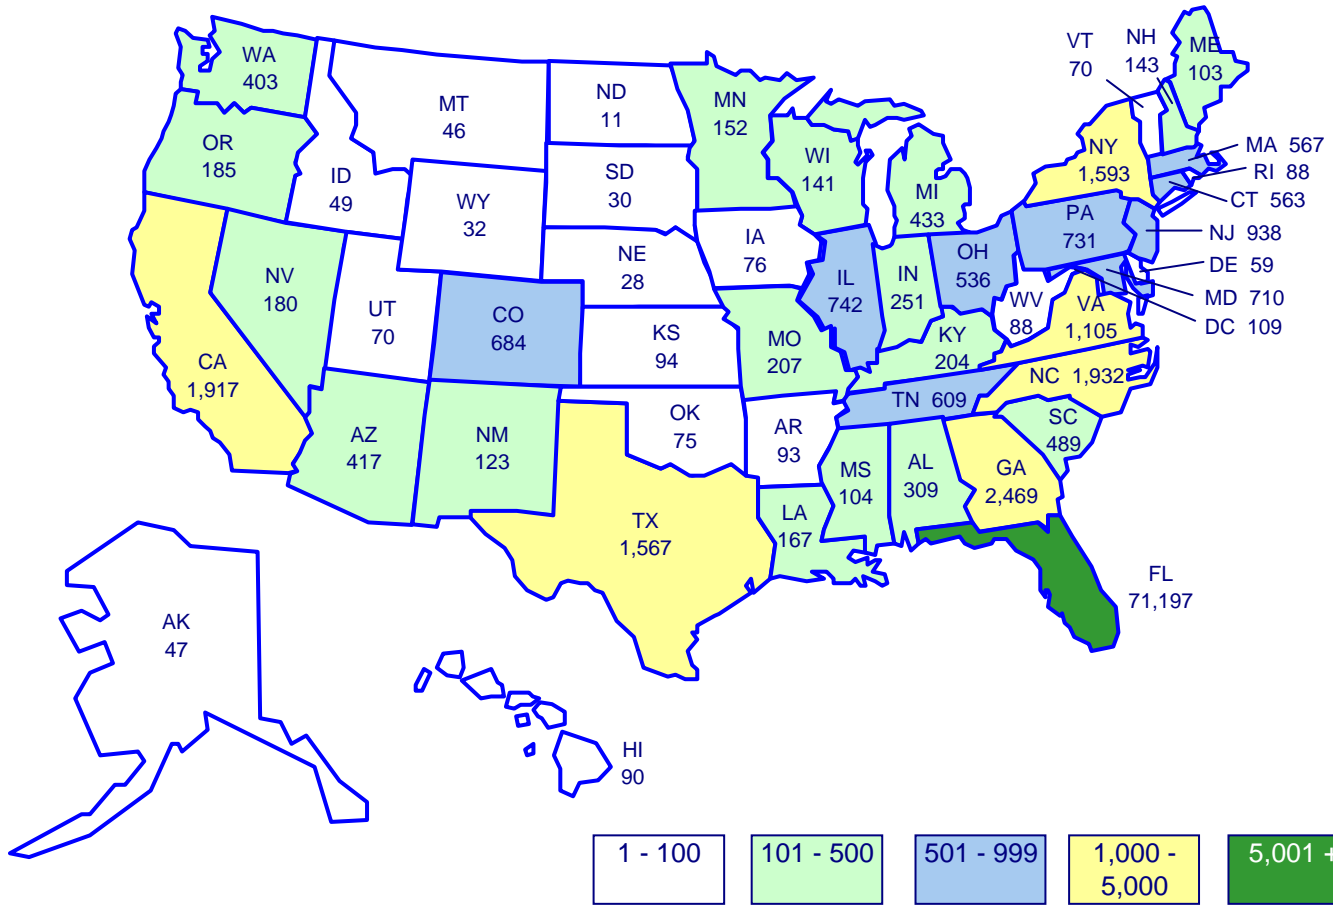

Alumni by Residency

Alabama	309	Maine	103	Pennsylvania	731
Alaska	47	Maryland	710	Rhode Island	88
Arizona	417	Massachusetts	567	South Carolina	489
Arkansas	93	Michigan	433	South Dakota	30
California	1,917	Minnesota	152	Tennessee	609
Colorado	684	Mississippi	104	Texas	1,567
Connecticut	563	Missouri	207	Utah	70
Delaware	59	Montana	46	Vermont	70
Dist. of Columbia	109	Nebraska	28	Virginia	1,105
Florida	71,197	Nevada	180	Washington	403
Georgia	2,469	New Hampshire	143	West Virginia	88
Hawaii	90	New Jersey	938	Wisconsin	141
Idaho	49	New Mexico	123	Wyoming	32
Illinois	742	New York	1,593	Total States	93,026
Indiana	251	North Carolina	1,932	Other	3,477
Iowa	76	North Dakota	11	Total Alumni	96,503
Kansas	94	Ohio	536		
Kentucky	204	Oklahoma	75		
Louisiana	167	Oregon	185		

Note: Other includes unknown addresses and international alumni

Source: Alumni Office