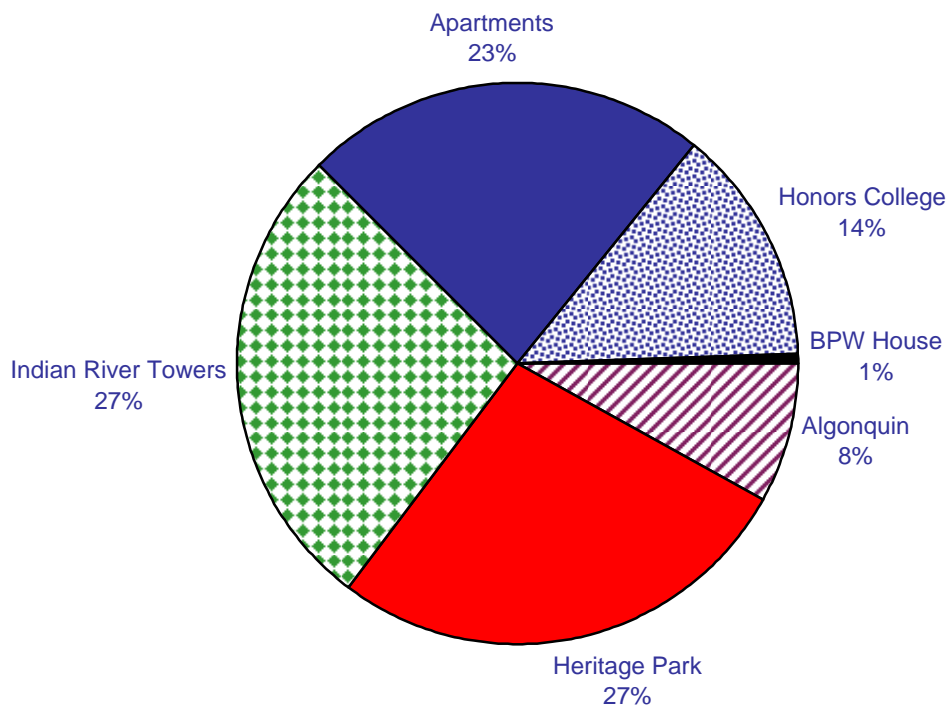

On-Campus Housing

Fall 2001-2006

Occupancy of Student Residential Buildings

	2001	2002	2003	2004	2005	2006
Residence Halls						
Algonquin	160	176	176	173	176	169
Heritage Park	0	0	0	594	599	582
Indian River Towers	588	604	604	601	605	582
Modoc*	63	82	0	0	0	0
Seminole*	105	123	123	0	0	0
Timucua*	322	360	360	0	0	0
Village Apartments	523	513	513	520	513	500
BPW House	n/a	16	17	16	17	11
Honors College, Jupiter	231	237	299	270	334	289
Total	1,992	2,111	2,092	2,174	2,244	2,133
On-Campus						
Female	1,139	1,201	1,233	1,216	1,248	1,212
Male	853	910	859	958	996	921

Percentage of Students On-Campus by Residence

* These residence halls are no longer in service.

Source: Housing Office